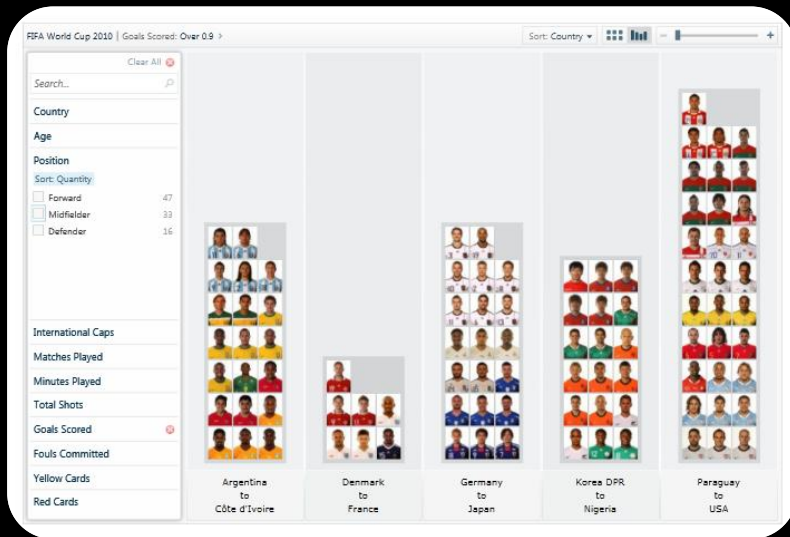

RIA の例

Demo

World Cup Pivot